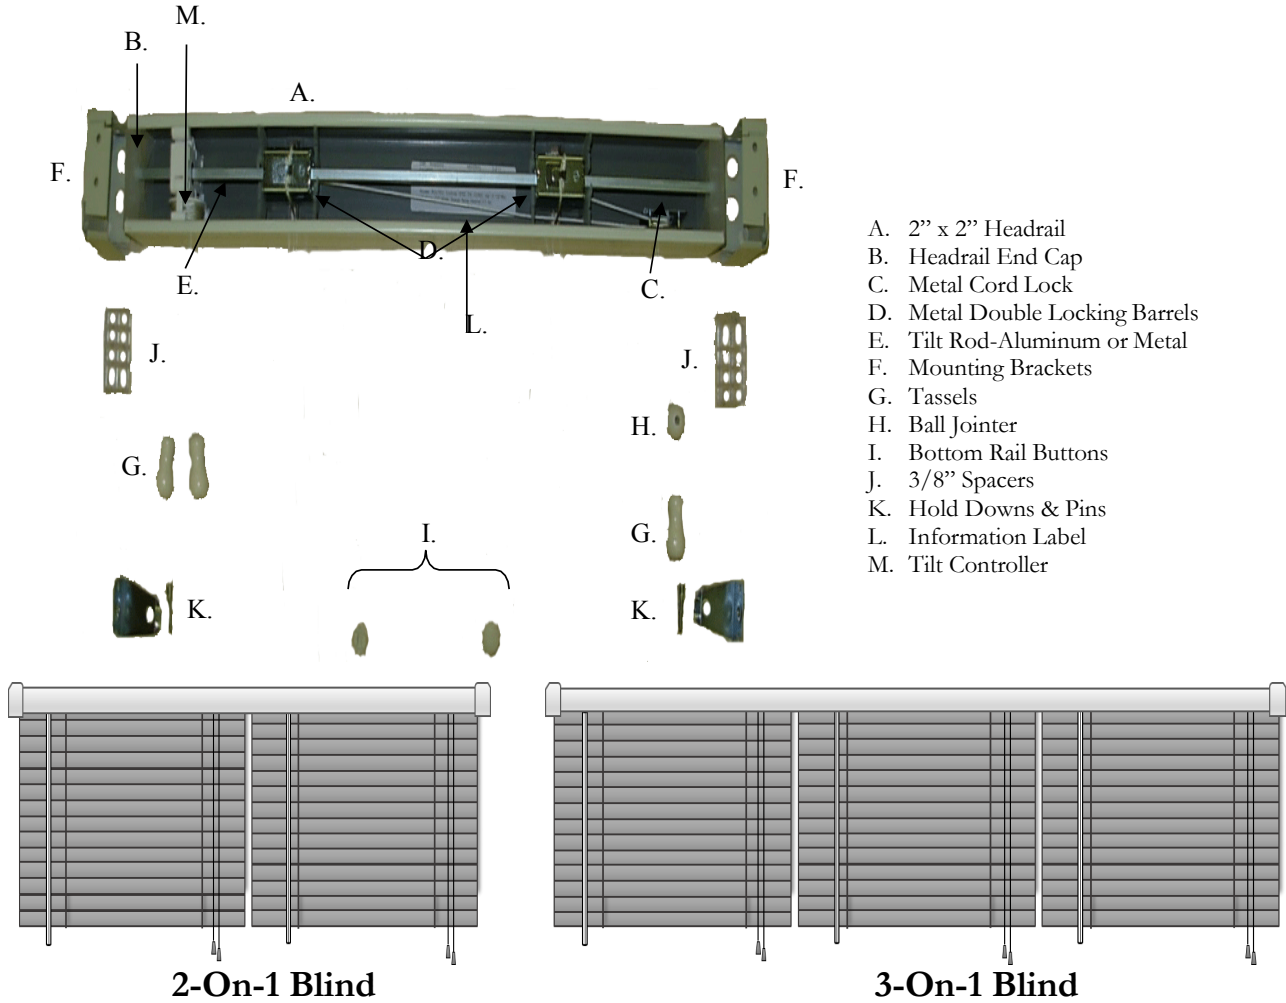

HOME DECOR

WHOLESALE FABRICATORS

Made in America

Horizontal Blind Diagram