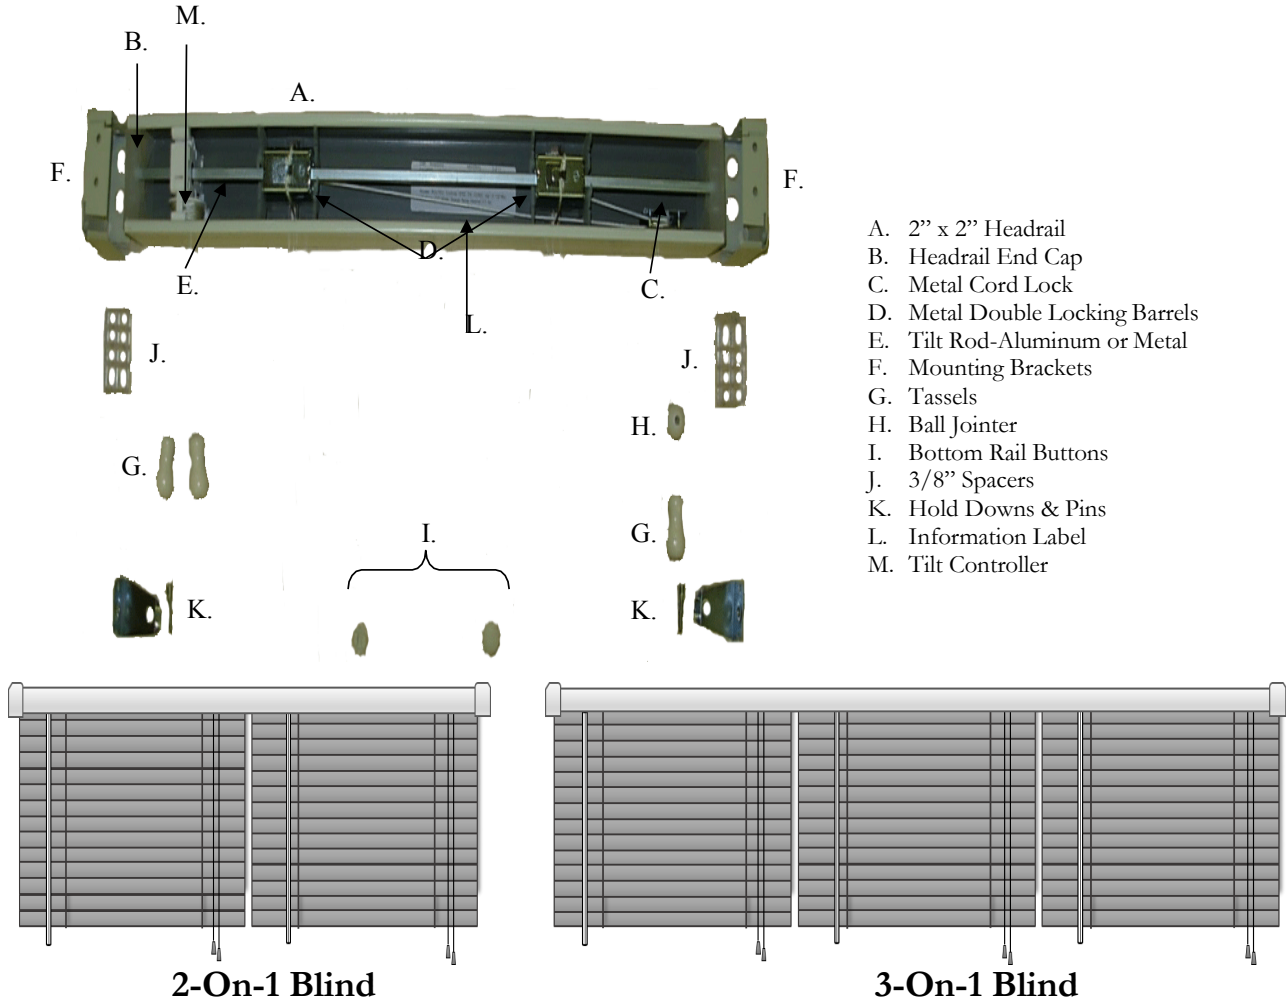

HOME DECOR

WHOLESALE FABRICATORS

Made in America

Horizontal Blind Diagram