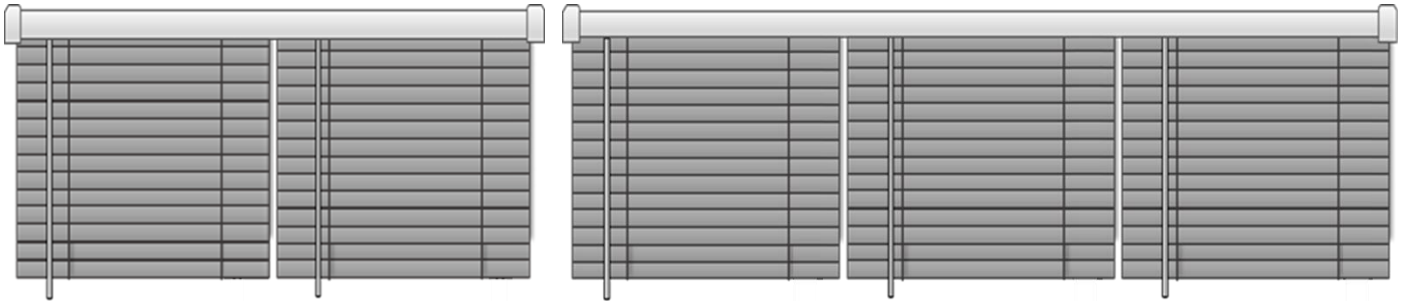

HOME DECOR

WHOLESALE FABRICATORS

Made in America

HORIZONTAL BLIND DIAGRAMS

- A. 2" x 2" Headrail
- B. Headrail End Cap
- C. Cordless Module

- D. Metal Double Locking Barrels
- E. Tilt Rod – Metal
- F. Bottom Rail Buttons

- G. Hold Downs & Pins
- H. 3/8" Spacers
- I. Tilt Controller

(Recommended on Shades wider than 72")

2-On-1 Blind

3-On-1 Blind

Width Ranges	Max Height: Basswood	Max Height: Engineered Wood
11" - 72"	96"	72"
72" - 84"	72"	60"
84" - 96"	72"	NA