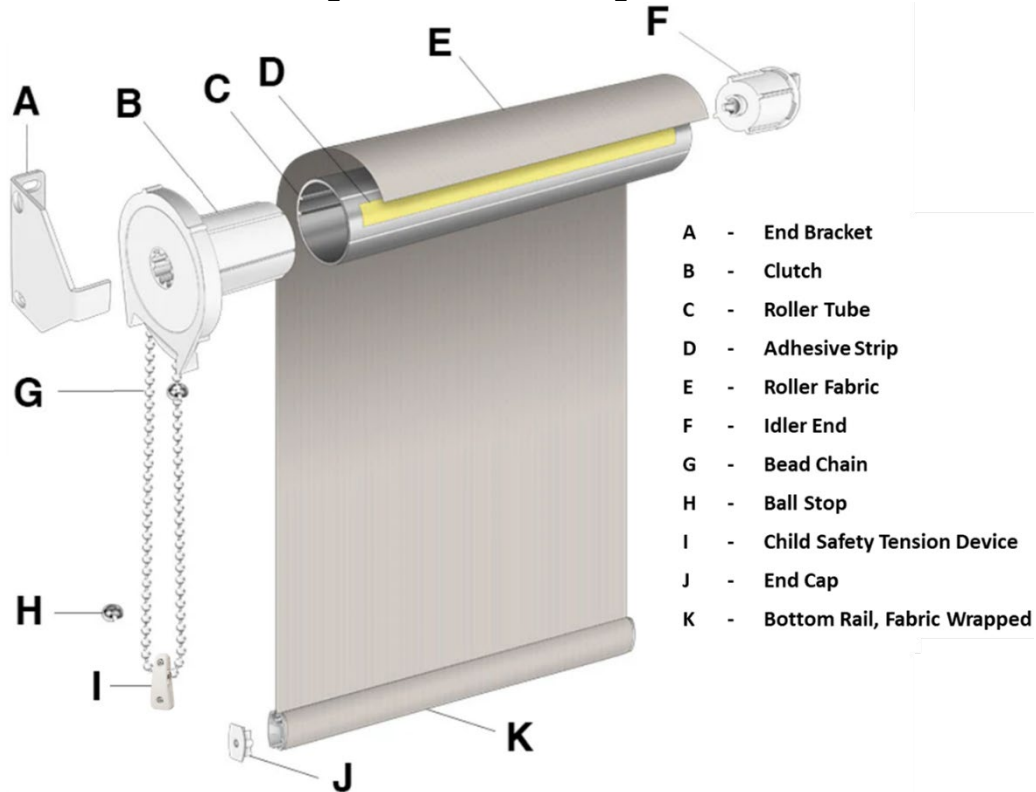

HOME DECOR

WHOLESALE FABRICATORS

Made in America

Roller Shade Diagram for Open Roll

*Top Treatments Optional