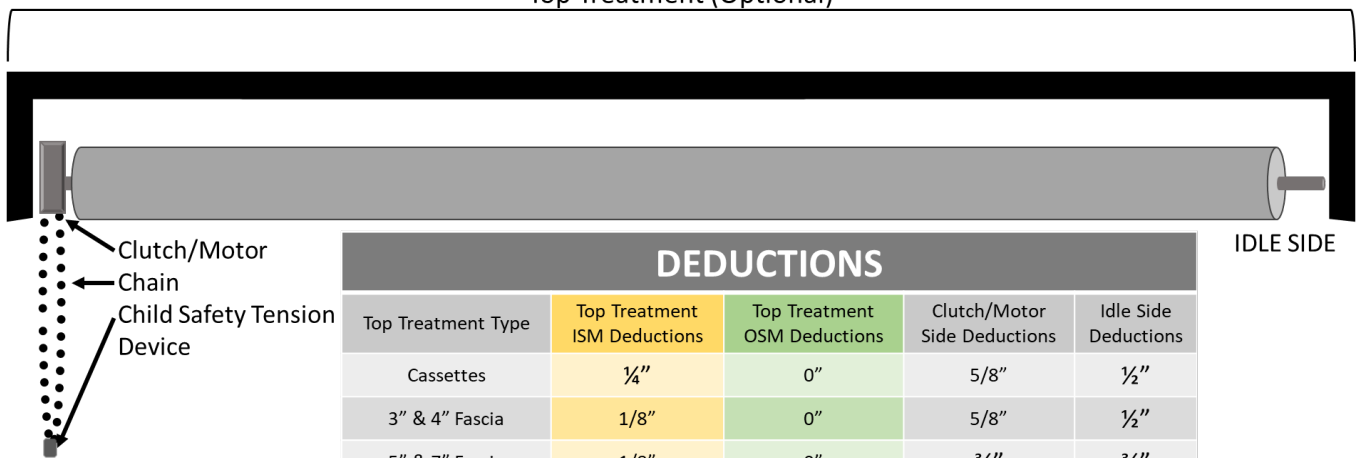

Roller shades that exceed a 3-to-1 length to width ratio, where the shade is more than 3 times longer than it is wide, may have problems tracking or rolling up straight. This tracking problem, commonly referred to as telescoping, is an inherent characteristic of roller shade fabrics and should be explained to your customer. We make every effort to 'fine tune' each shade, but shades with these dimensions are prone to this problem. **3X LENGTH TELESCOPING SHADES ARE NOT COVERED UNDER WARRANTY.**

HOME DECOR

WHOLESALE FABRICATORS

Made in America

Roller Shade Diagram for Open Roll

*Top Treatments Optional

Deductions

Top Treatment (Optional)

DEDUCTIONS				
Top Treatment Type	Top Treatment ISM Deductions	Top Treatment OSM Deductions	Clutch/Motor Side Deductions	Idle Side Deductions
Cassettes	1/4"	0"	5/8"	1/2"
3" & 4" Fascia	1/8"	0"	5/8"	1/2"
5" & 7" Fascia	1/8"	0"	3/4"	3/4"
Open Roll	NA	NA	5/8"	1/2"