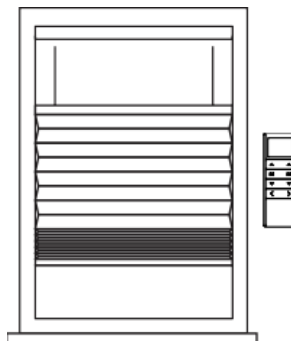

Simple Touch
Top-Down/Bottom-Up