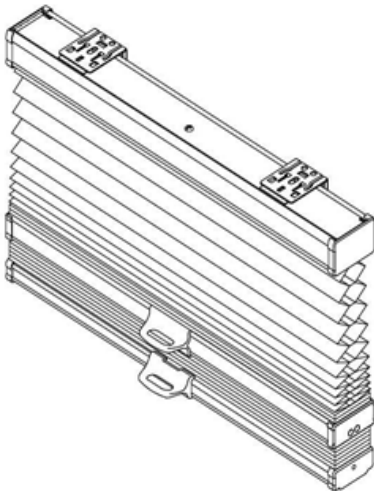

Standard Features

- 3/4" Single Cell Cellular shades in Light Filtering and Blackout
- State of the Art Components, Newly Designed **Aluminum** Headrail and Bottomrail
- Two Motorization choices, including Top-Down/Bottom-Up available
- **12 Stylish Fabric Colors: Cotton, White Dove, Alabaster, Fawn, Pongee, Cocoa, Slate, Gray Sheen, Tweed White Dove, Linen Sand, Bamboo Stone, & Bamboo Dark Gray**