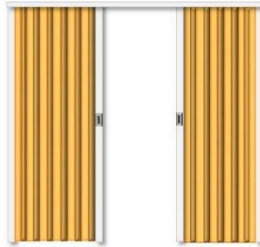

CENTER SPLIT