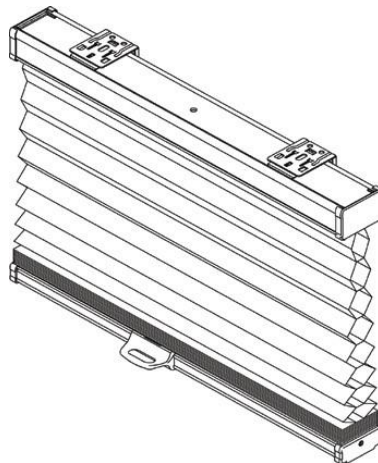

CCL, Cordless
& Motorized