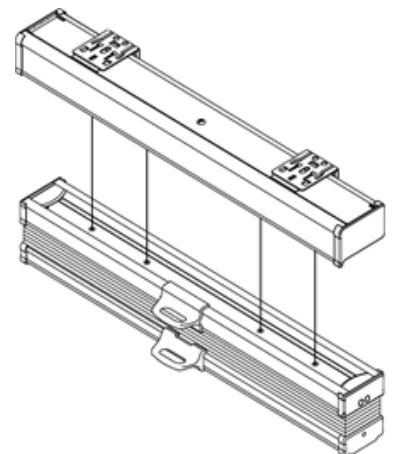

TD/BU Cordless,
CCL & Motorized