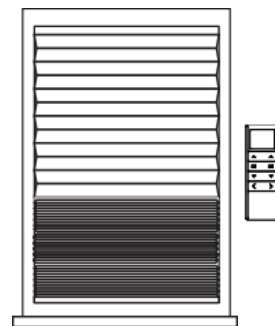

Simple Touch
Day/Night

⚠ WARNING/ADVERTENCIA

Window blind cord can STRANGLE your child.
To prevent strangulation, purchase cordless products or products with inaccessible cords.

La cuerda de la persiana puede ESTRANGULAR a su niño.
Para evitar el estrangulamiento, compre alternativas cuerda o productos con cuerdas inaccesibles.