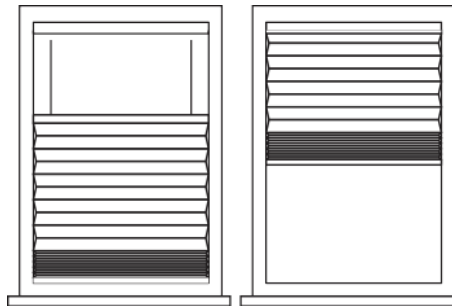

HOME DECOR

WHOLESALE FABRICATORS

Made in America

HOME DECOR's CUSTOM FACTORY CELLULAR SHADE DIAGRAMS

Cordless

Clutch

Clutch/Cordless
Day/Night

Clutch/Cordless
Top-Down/Bottom-Up