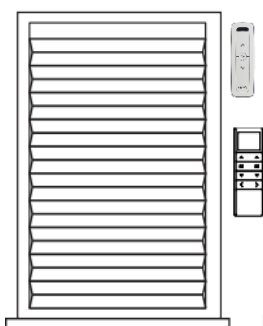

HOME DECOR

WHOLESALE FABRICATORS

Made in America

HOME DECOR's CUSTOM FACTORY CELLULAR SHADE DIAGRAMS

Cordless

Clutch

Clutch/Cordless
Day/Night

Clutch/Cordless
Top-Down/Bottom-Up